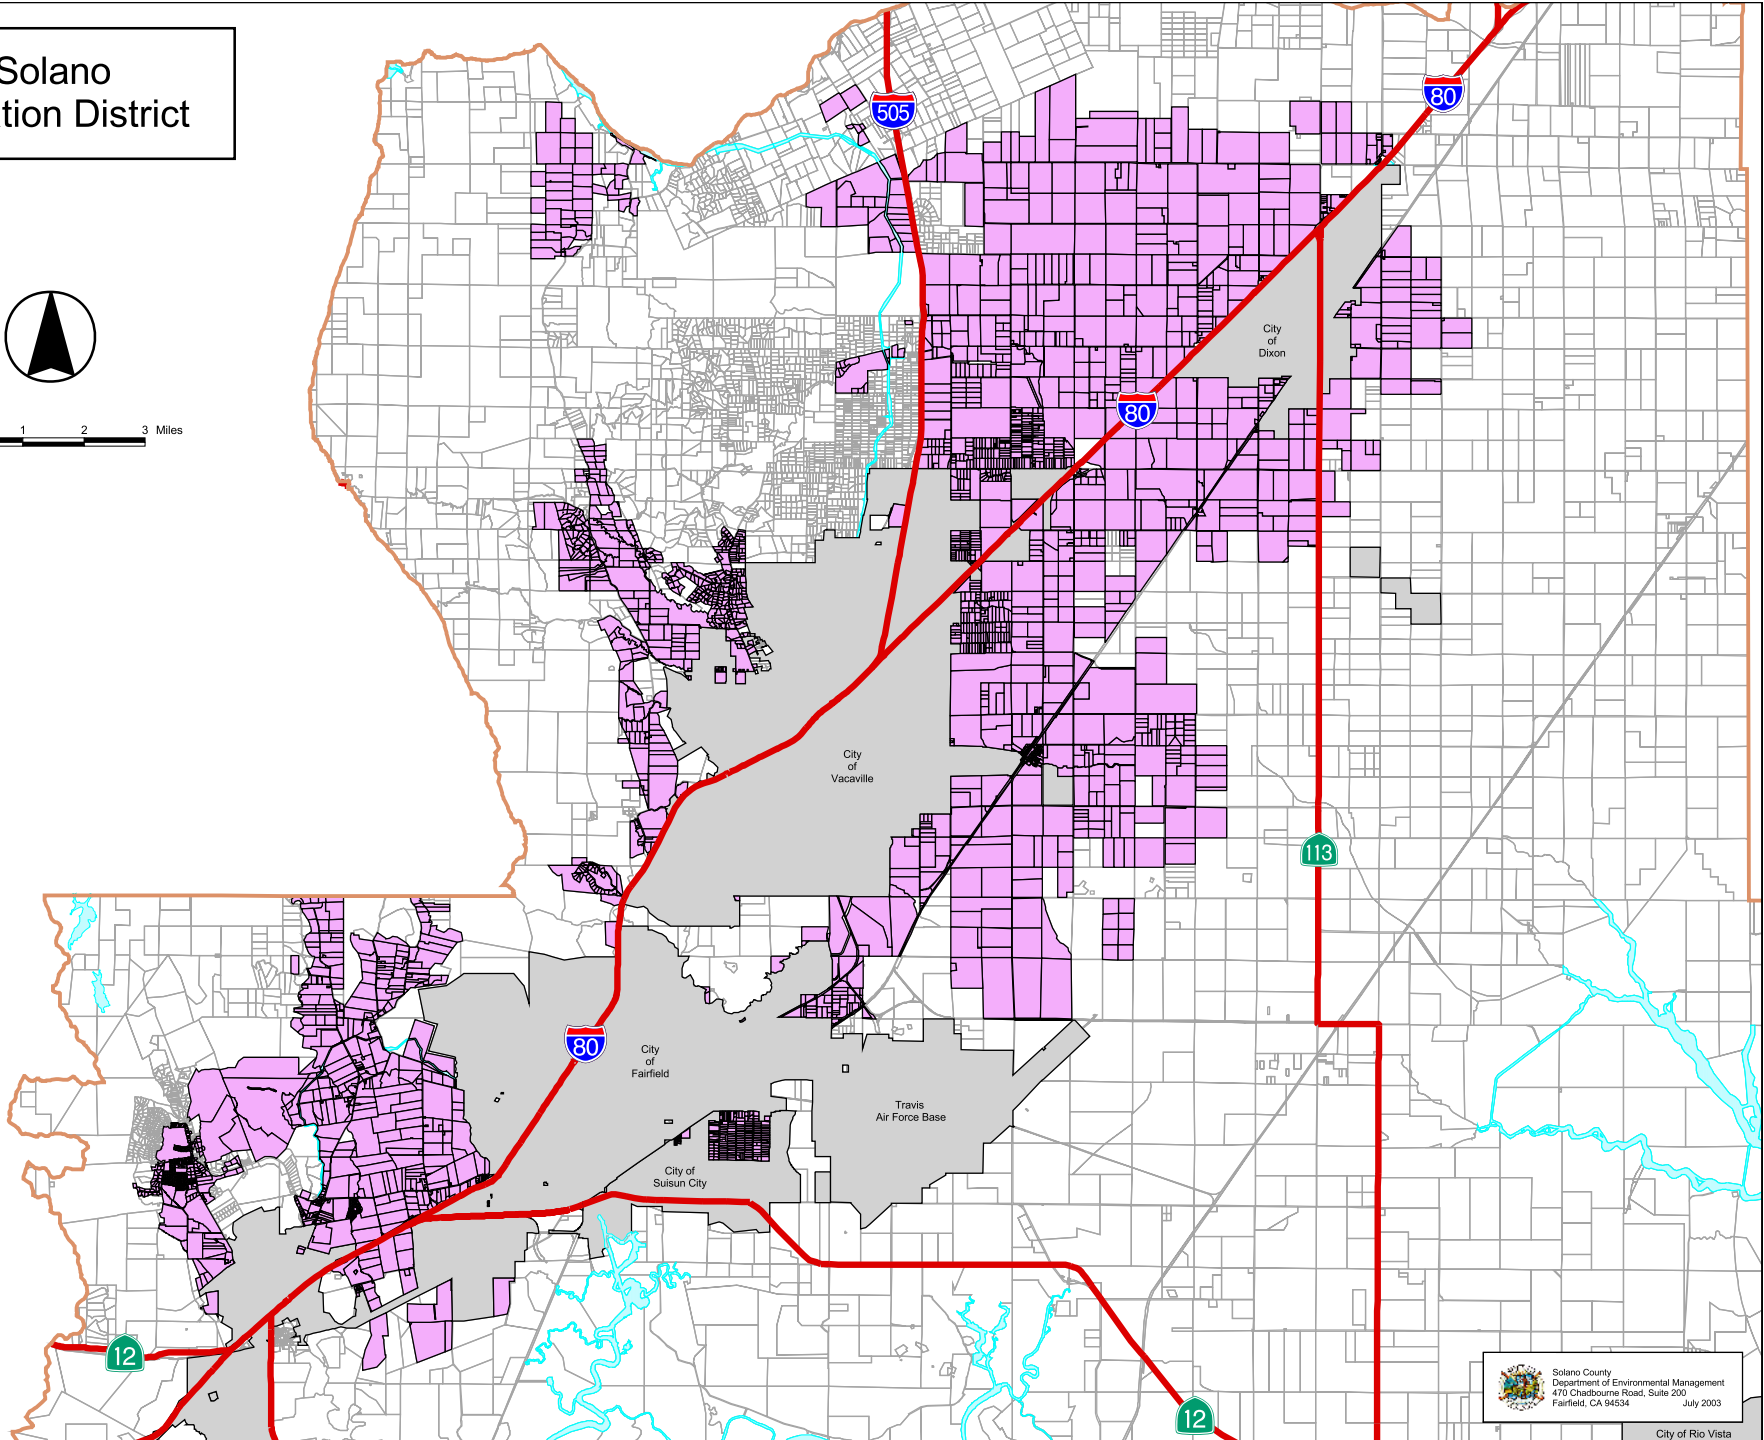

Solano Irrigation District

0 1 2 3 Miles

Solano County
Department of Environmental Management
470 Chadbourne Road, Suite 200
Fairfield, CA 94534
July 2003