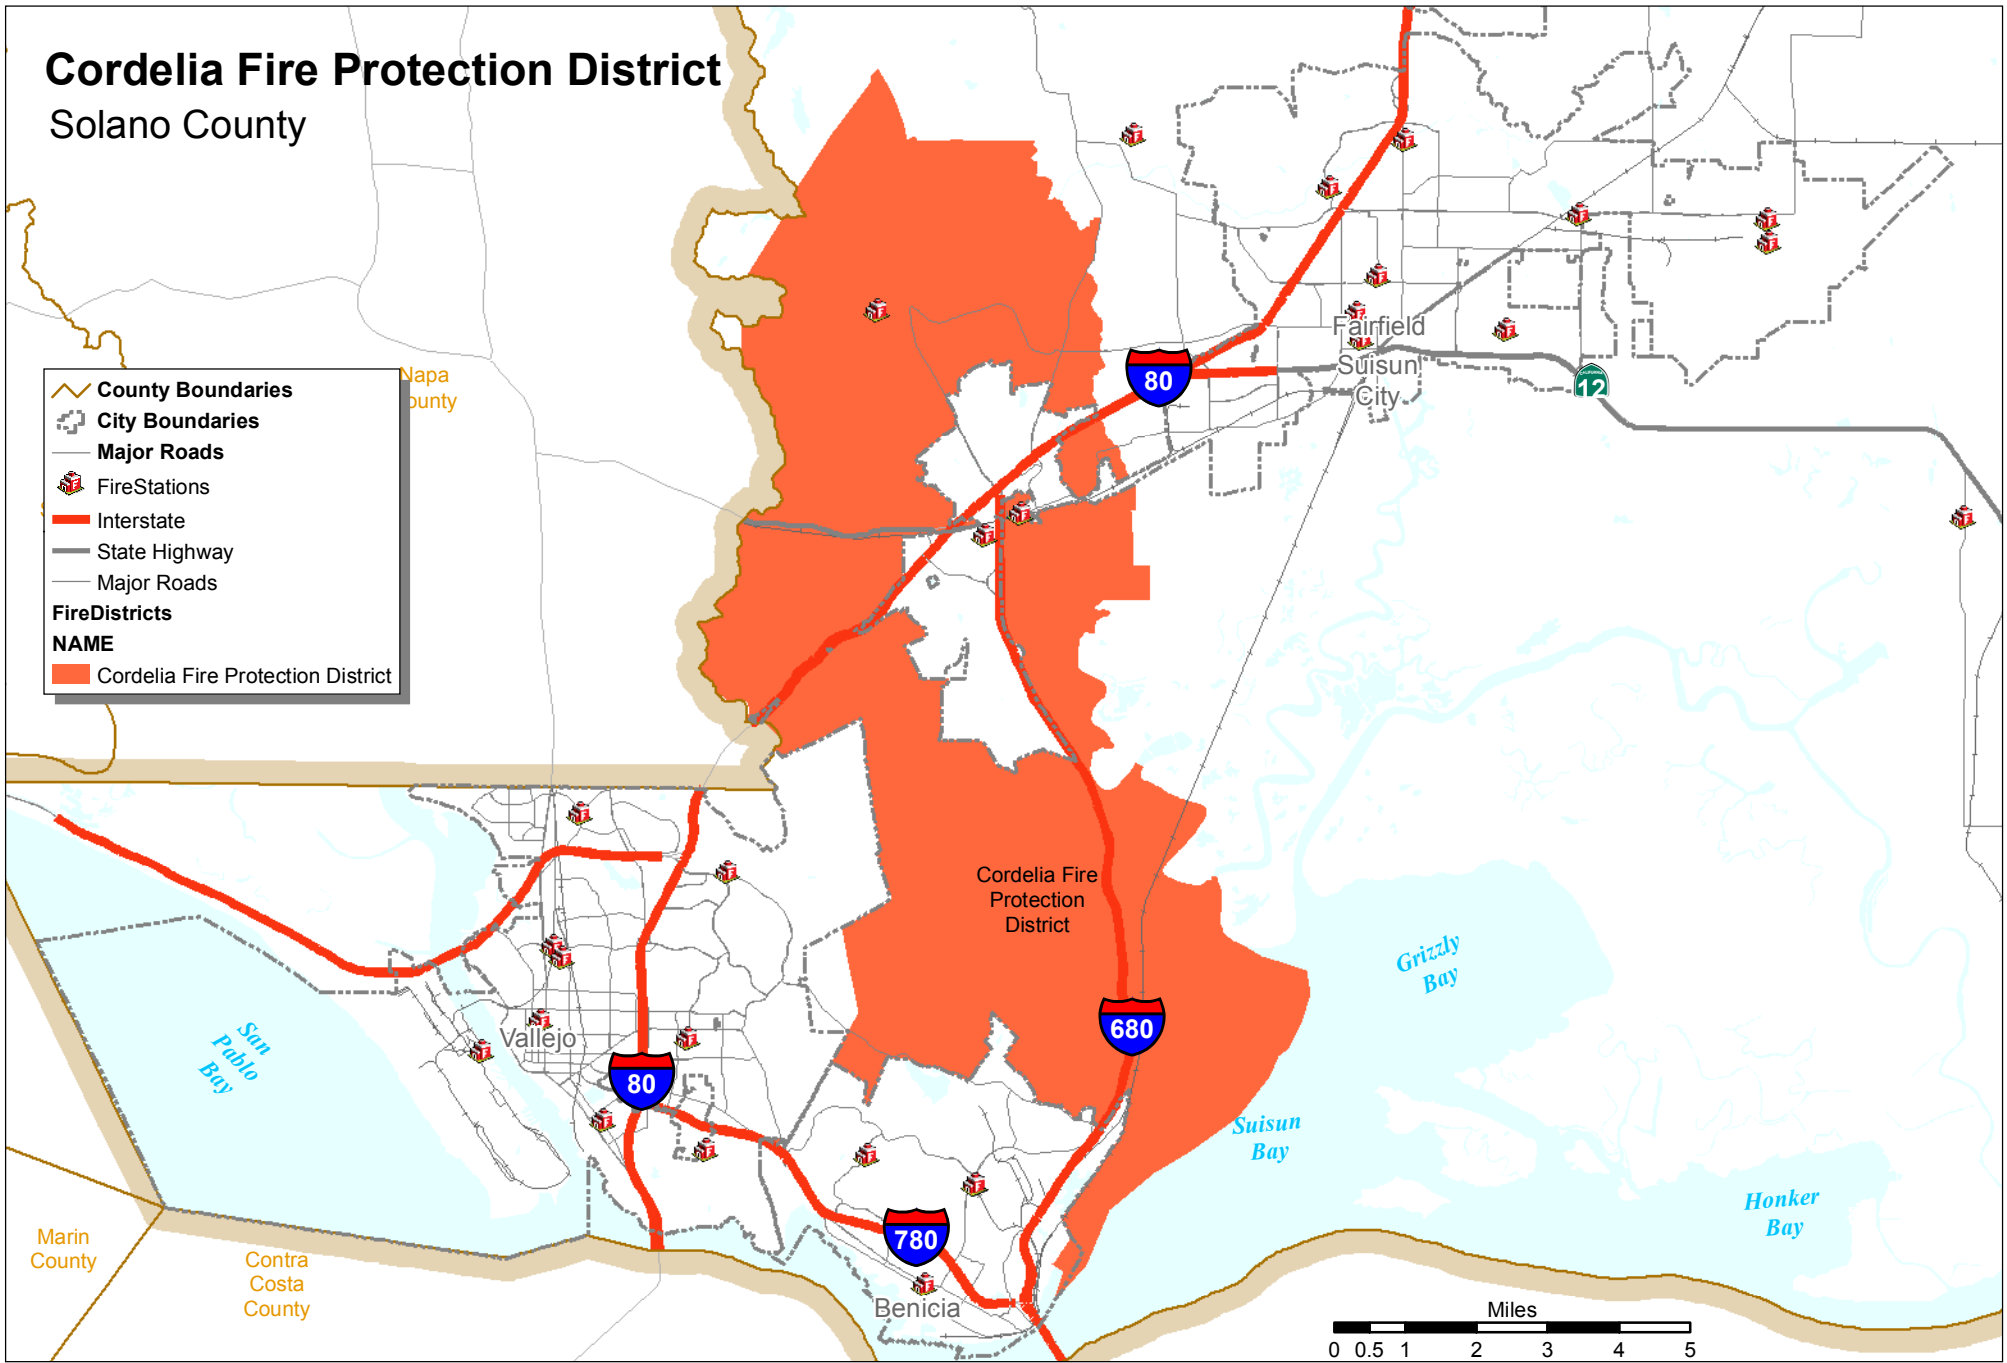

Cordelia Fire Protection District

Solano County

County Boundaries
City Boundaries
Major Roads
Fire Stations
Interstate
State Highway
Major Roads
Fire Districts
NAME
Cordelia Fire Protection District

Napa
County

Marin
County

Contra
Costa
County

Solano Local Agency
Formation Commission

744 Empire St., Suite 216
Fairfield, CA 94533

(707) 439-3897
www.solanolafo.com

Solano County GIS Services

Department of Information Technology
675 Texas Street, Suite 3700
Fairfield, CA 94533
Phone: 707-784-6340
Email: GISStaff@SolanoCounty.com
PRJ_1093, 08/01/2014

Disclaimer:

This map was made using Solano County GIS files with varying degrees of scale, accuracy, precision, currentness, and alignment and therefore cannot be used for situations requiring survey grade measurement or legal boundary determination. Solano County disclaims liability for any loss that may result from the use of this map. User acknowledges data limitations and accepts responsibility for map based judgments.