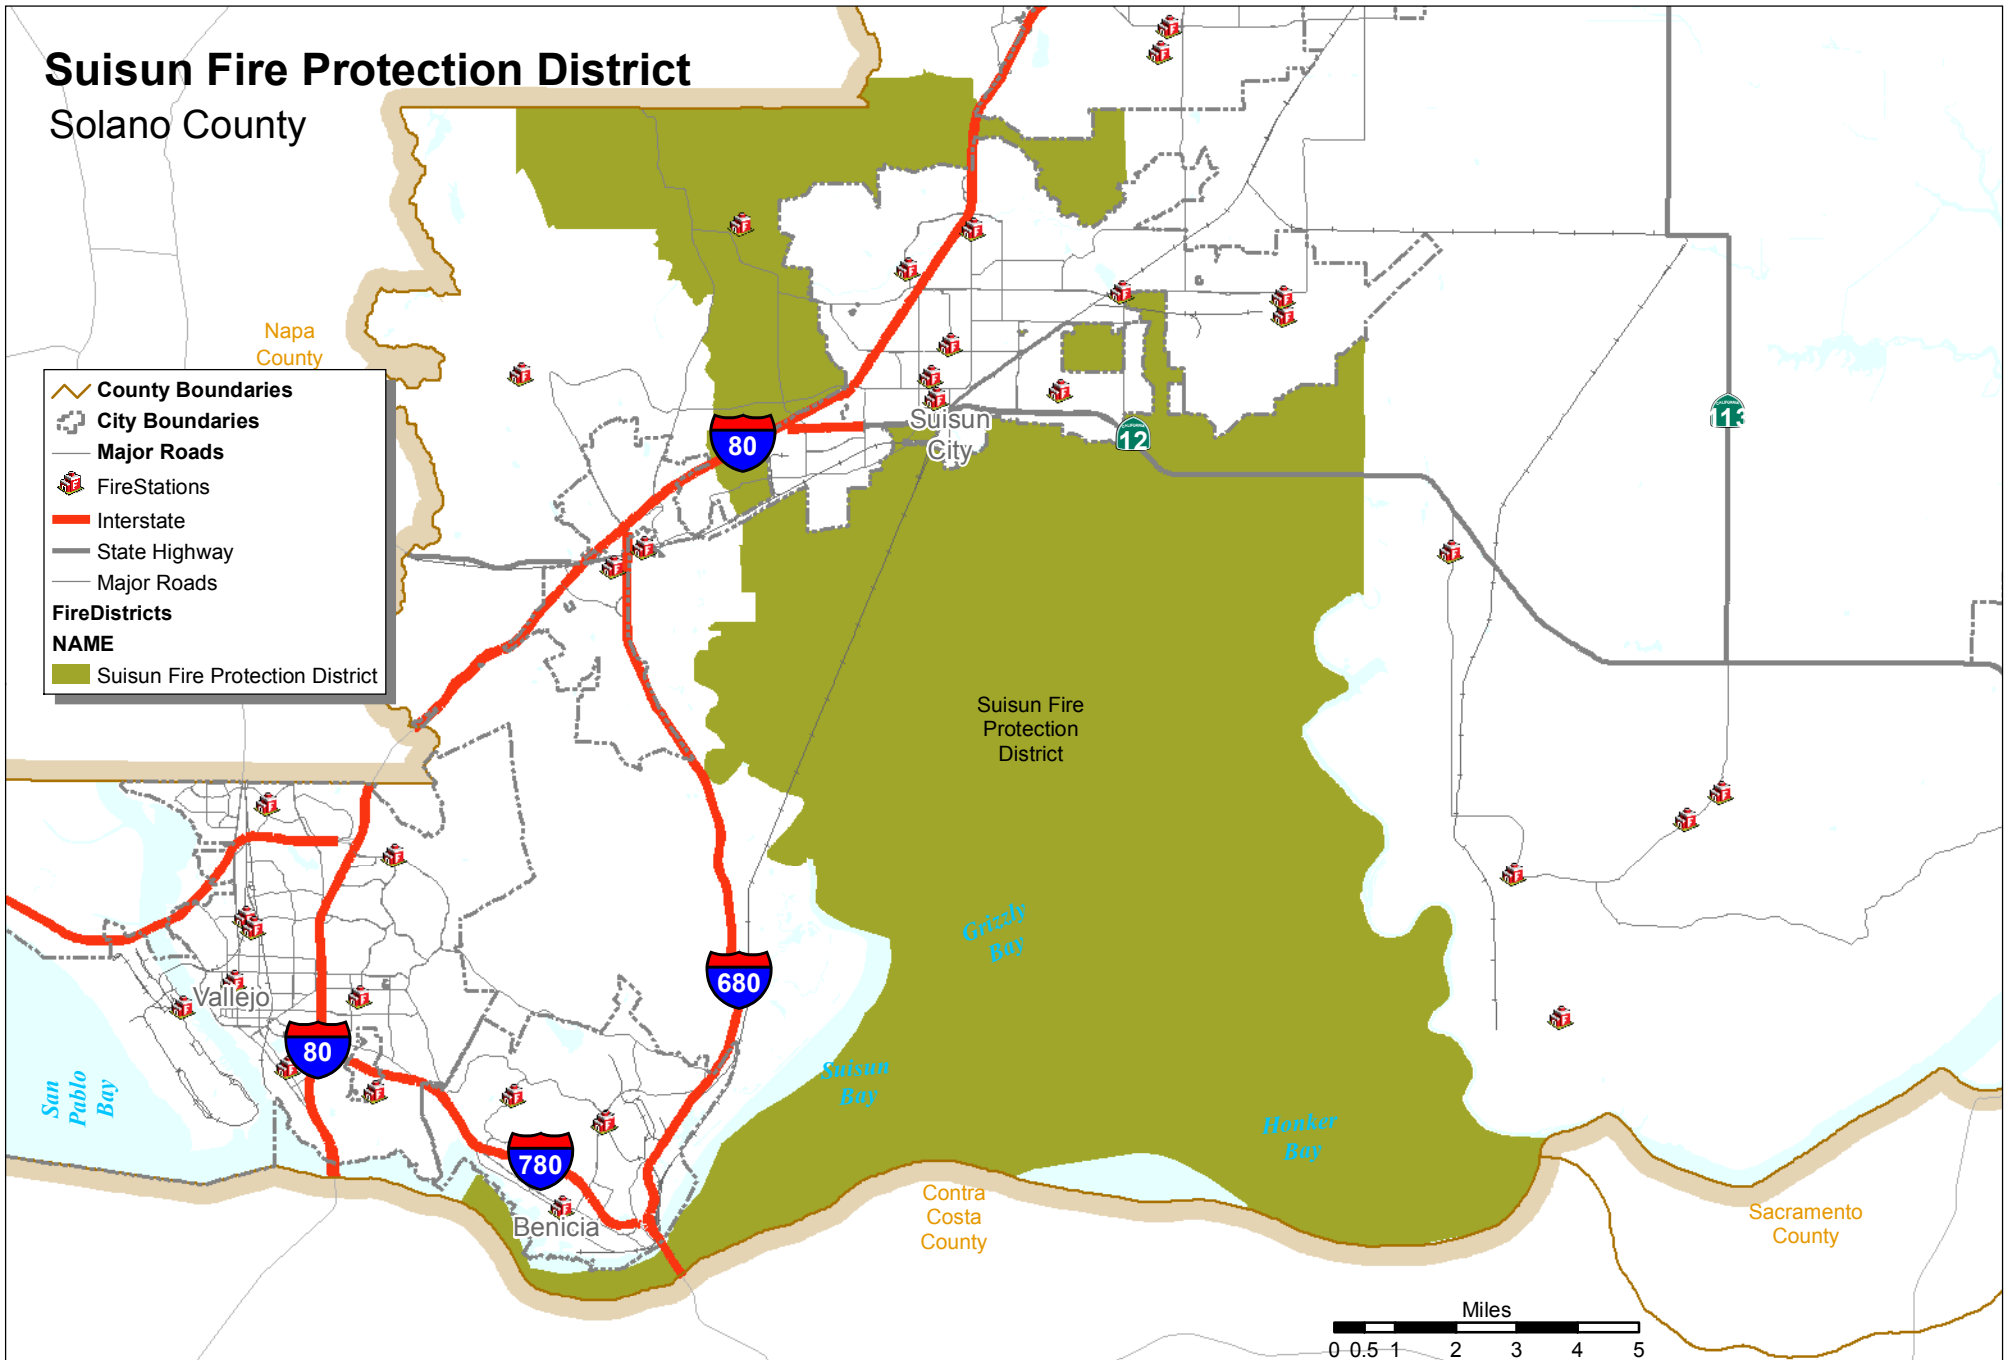

Suisun Fire Protection District

Solano County

Solano Local Agency
Formation Commission

744 Empire St., Suite 216
Fairfield, CA 94533

(707) 439-3897
www.solanolafo.com

Solano County GIS Services

Department of Information Technology
675 Texas Street, Suite 3700
Fairfield, CA 94533
Phone: 707-784-6340
Email: GISStaff@SolanoCounty.com
PRJ_1093, 08/01/2014

Disclaimer:

This map was made using Solano County GIS files with varying degrees of scale, accuracy, precision, currentness, and alignment and therefore cannot be used for situations requiring survey grade measurement or legal boundary determination. Solano County disclaims liability for any loss that may result from the use of this map. User acknowledges data limitations and accepts responsibility for map based judgments.