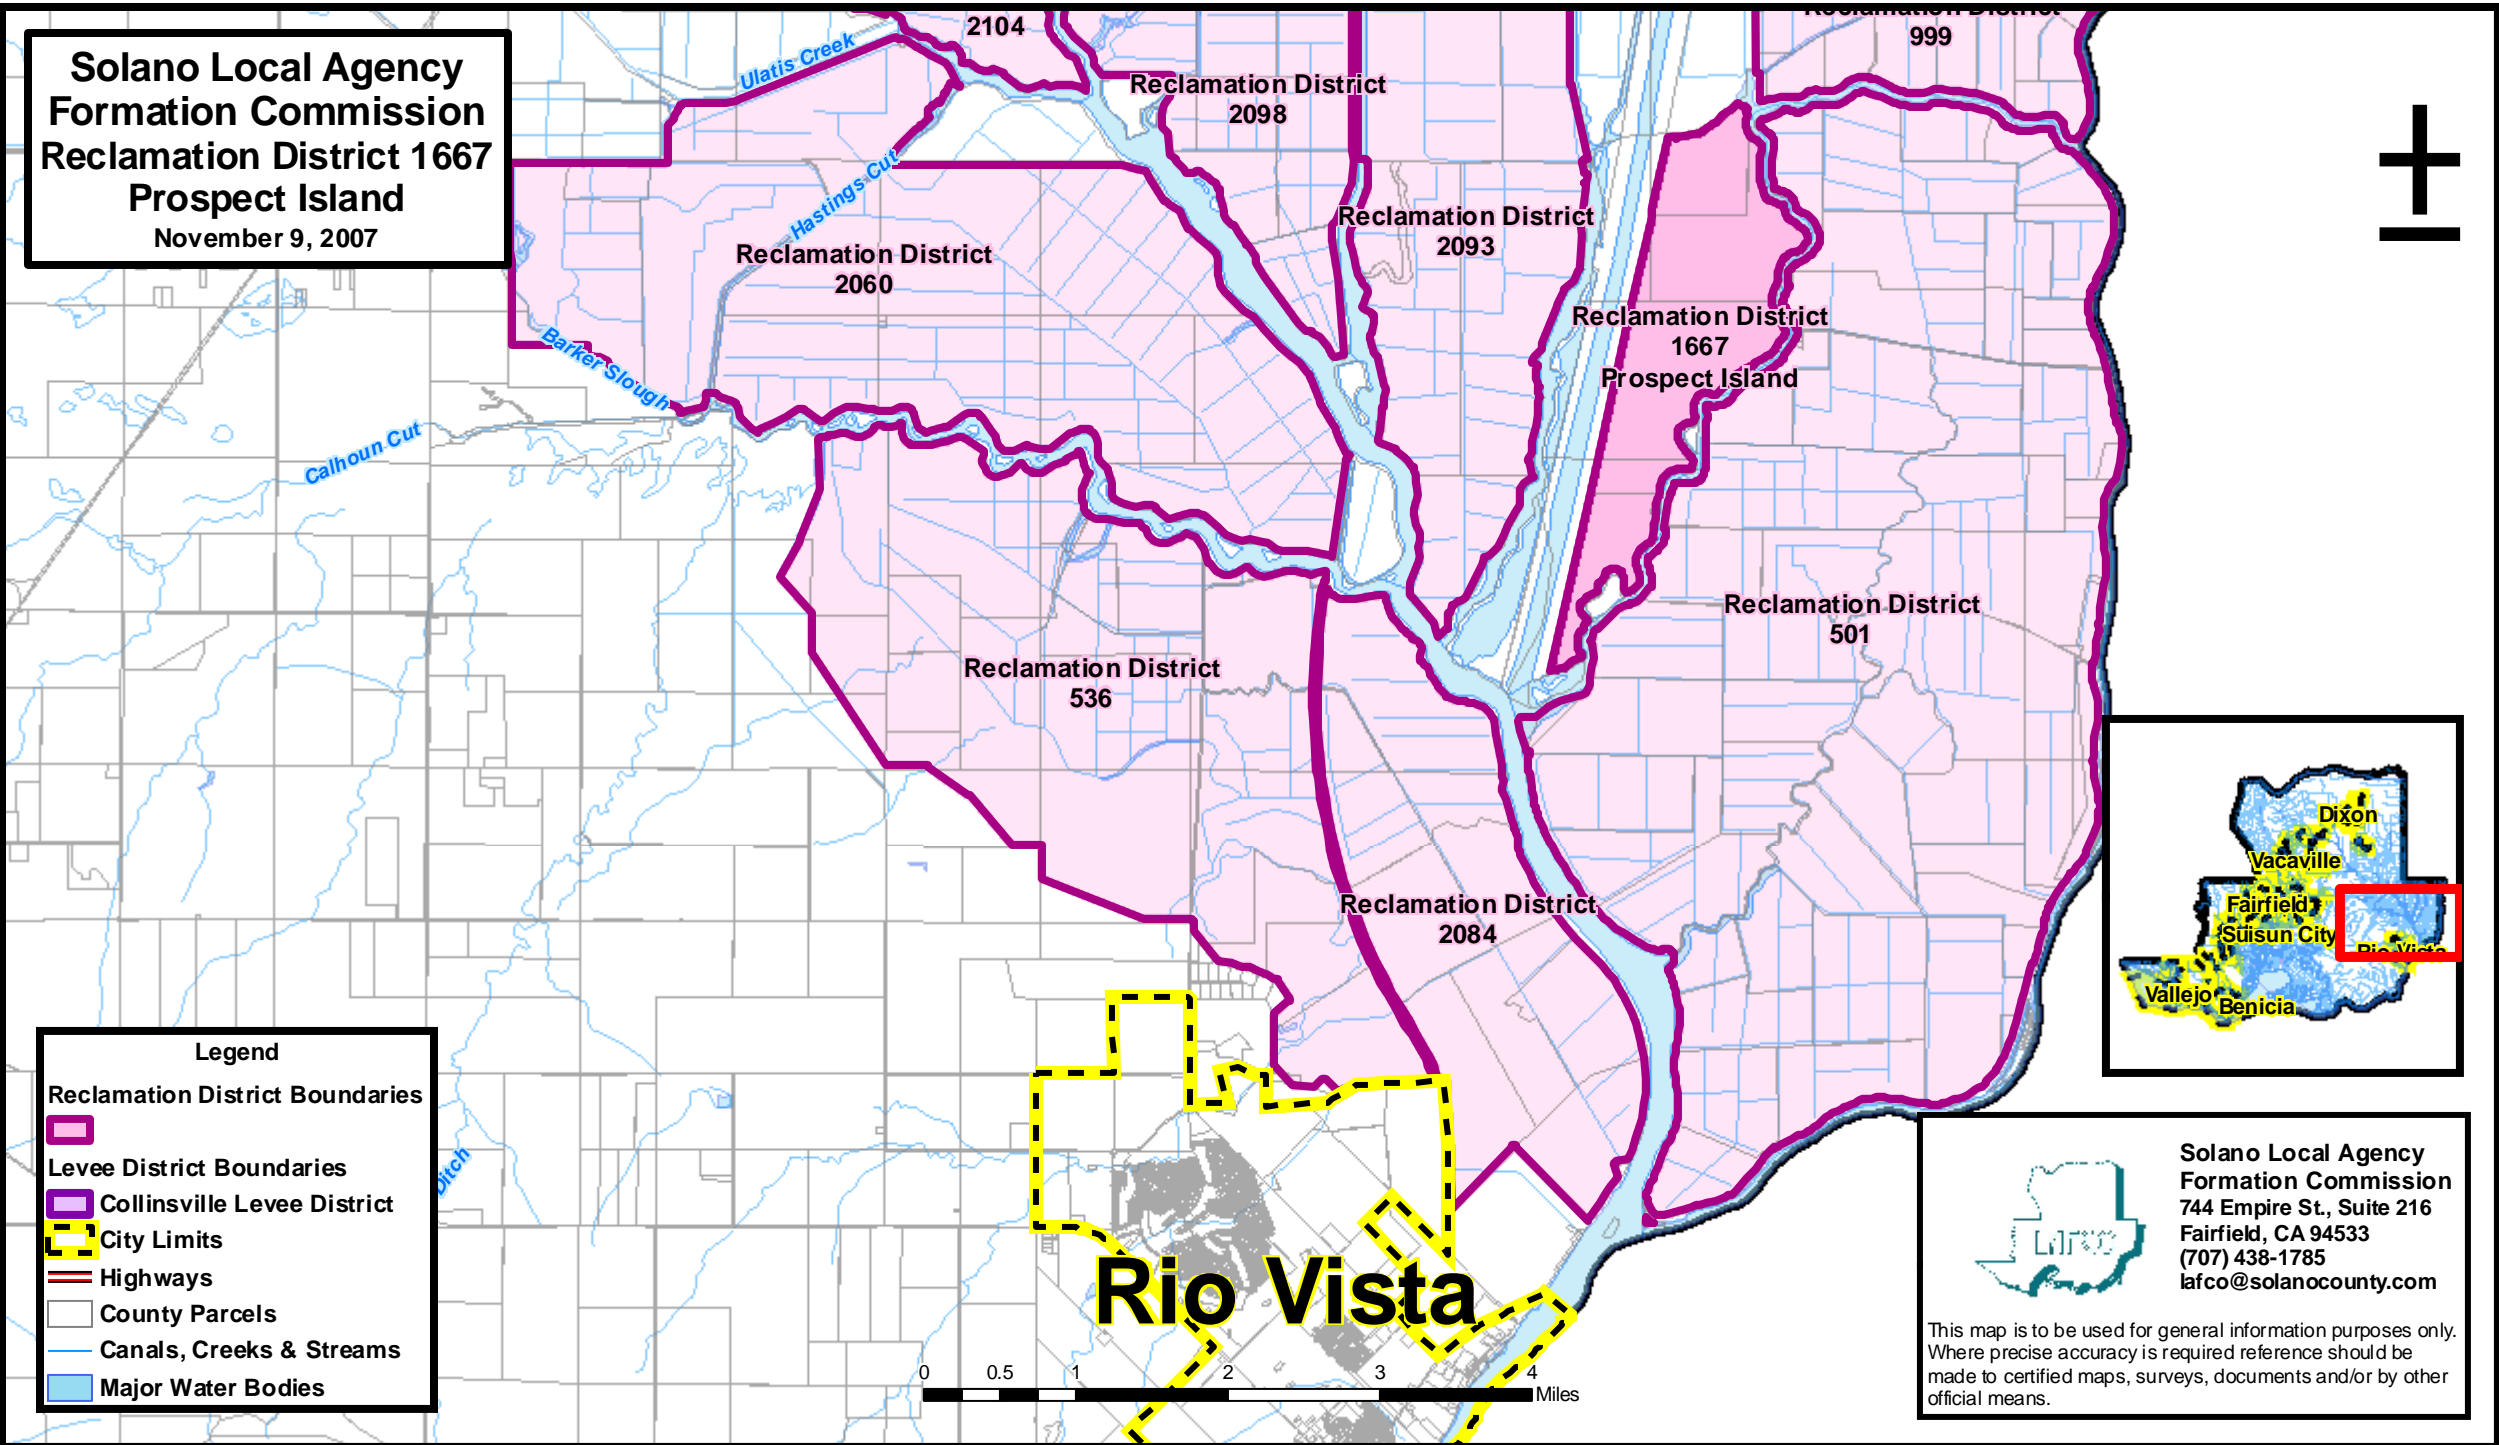

**Solano Local Agency
Formation Commission
Reclamation District 1667
Prospect Island**
November 9, 2007

Legend

- Reclamation District Boundaries
- Levee District Boundaries
- Collinsville Levee District
- City Limits
- Highways
- County Parcels
- Canals, Creeks & Streams
- Major Water Bodies

**Solano Local Agency
Formation Commission**
744 Empire St., Suite 216
Fairfield, CA 94533
(707) 438-1785
lafco@solanocounty.com

This map is to be used for general information purposes only. Where precise accuracy is required reference should be made to certified maps, surveys, documents and/or by other official means.

Rio Vista