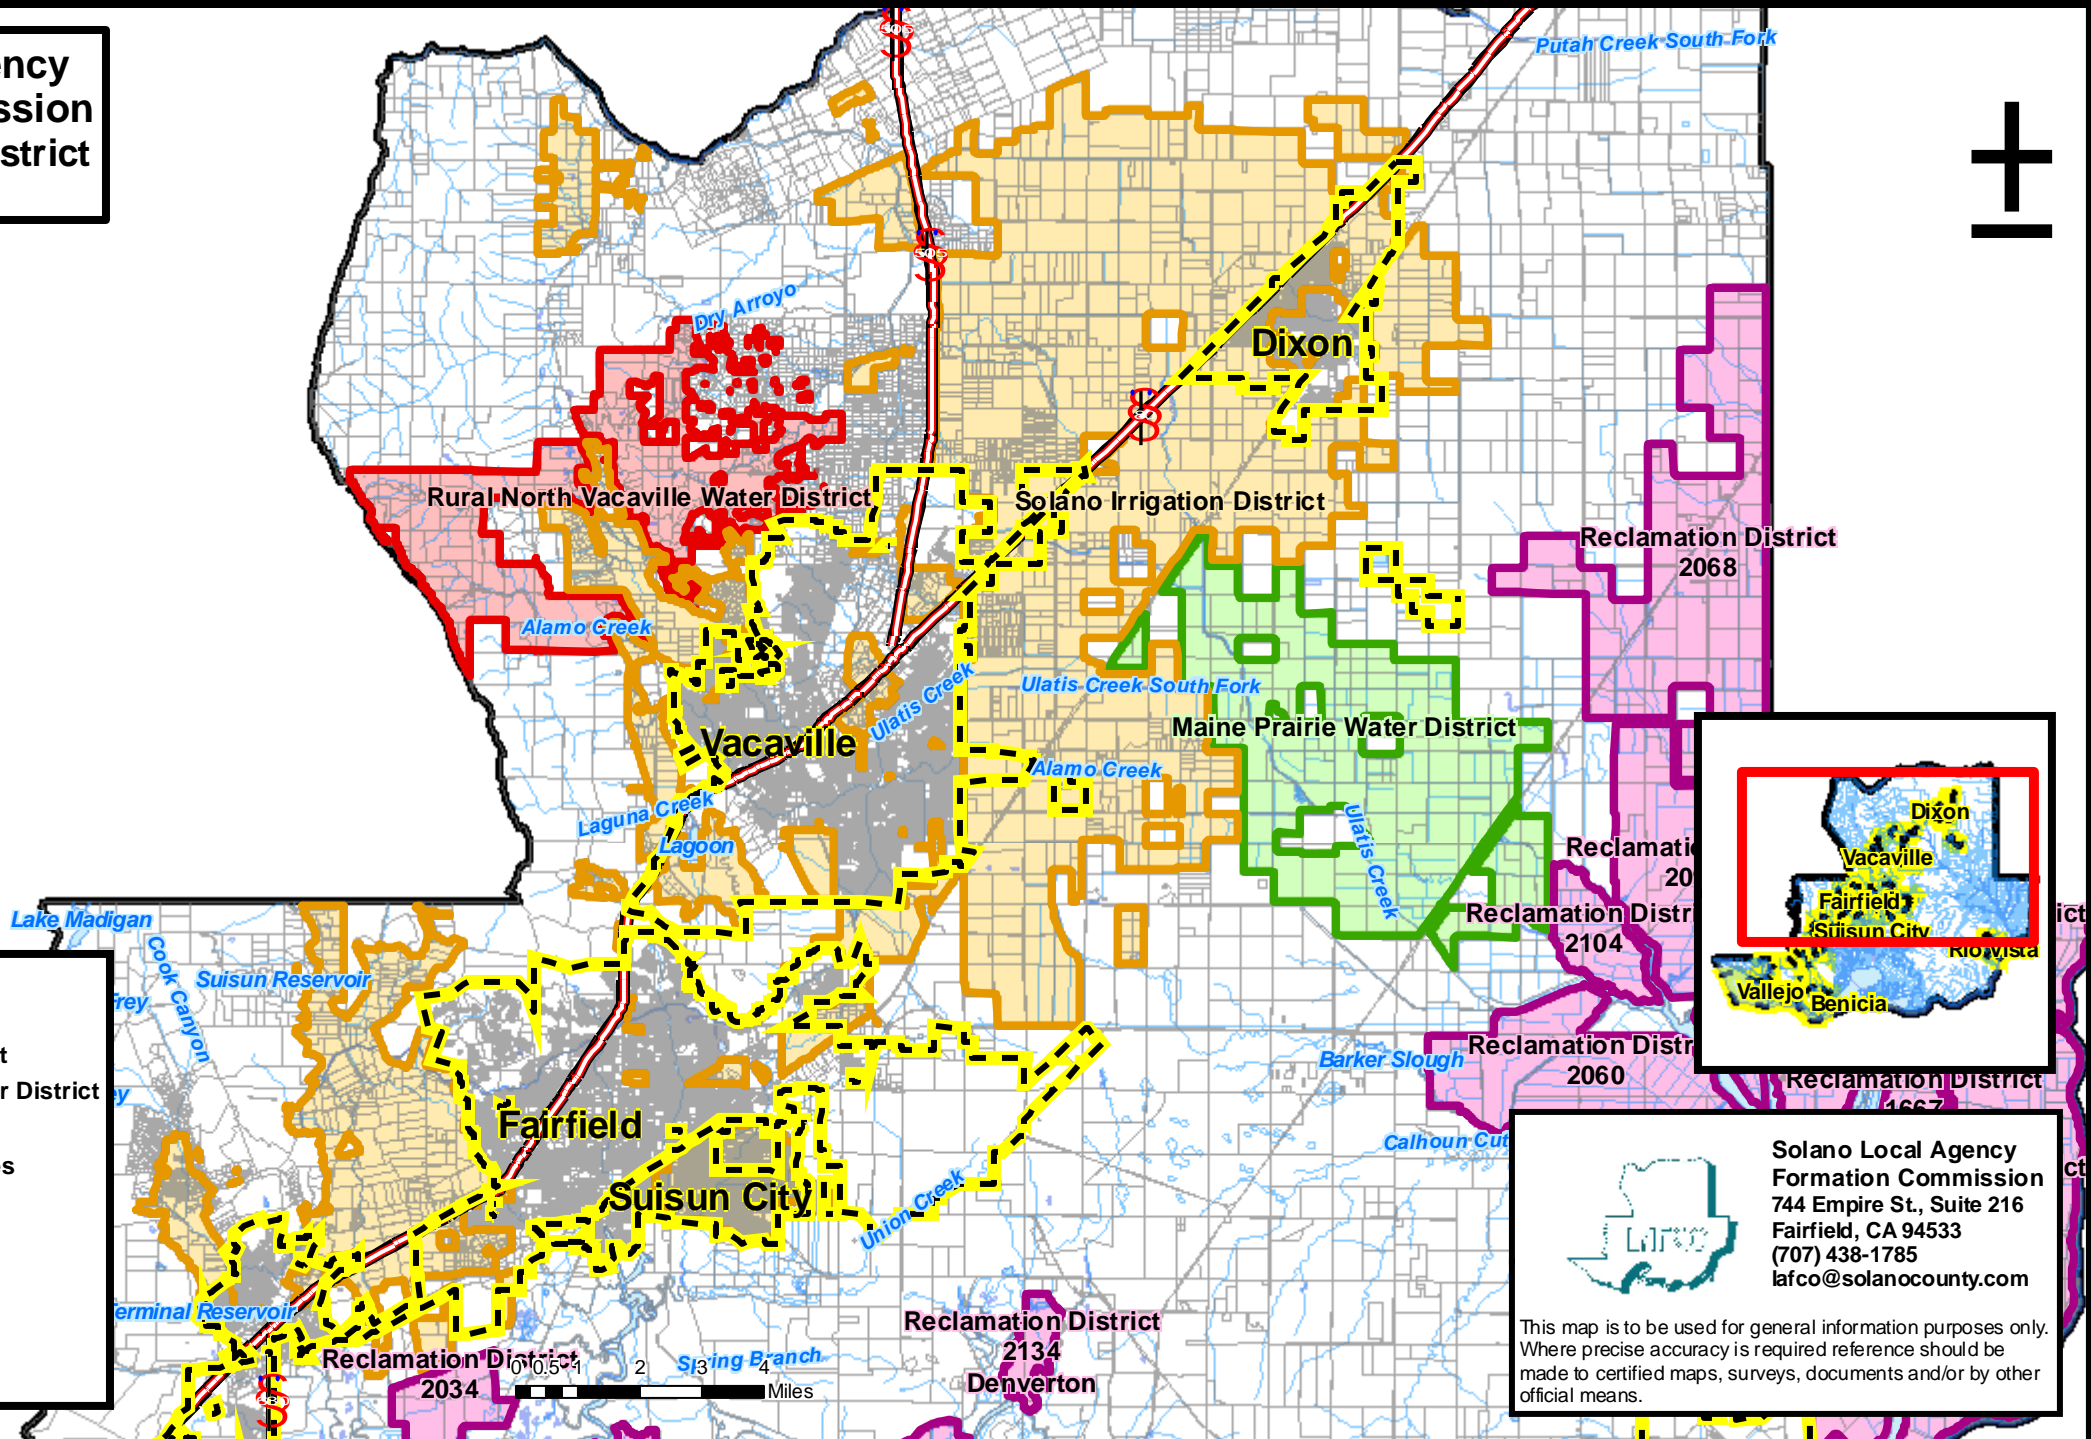

**Solano Local Agency
Formation Commission
Solano Irrigation District**
November 9, 2007

Legend

Water District Boundaries

- Maine Prairie Water District
- Rural North Vacaville Water District
- Solano Irrigation District

Reclamation District Boundaries

- City Limits
- Highways
- County Parcels
- Canals, Creeks & Streams
- Major Water Bodies

**Solano Local Agency
Formation Commission**
744 Empire St., Suite 216
Fairfield, CA 94533
(707) 438-1785
lafco@solanocounty.com

This map is to be used for general information purposes only. Where precise accuracy is required reference should be made to certified maps, surveys, documents and/or by other official means.