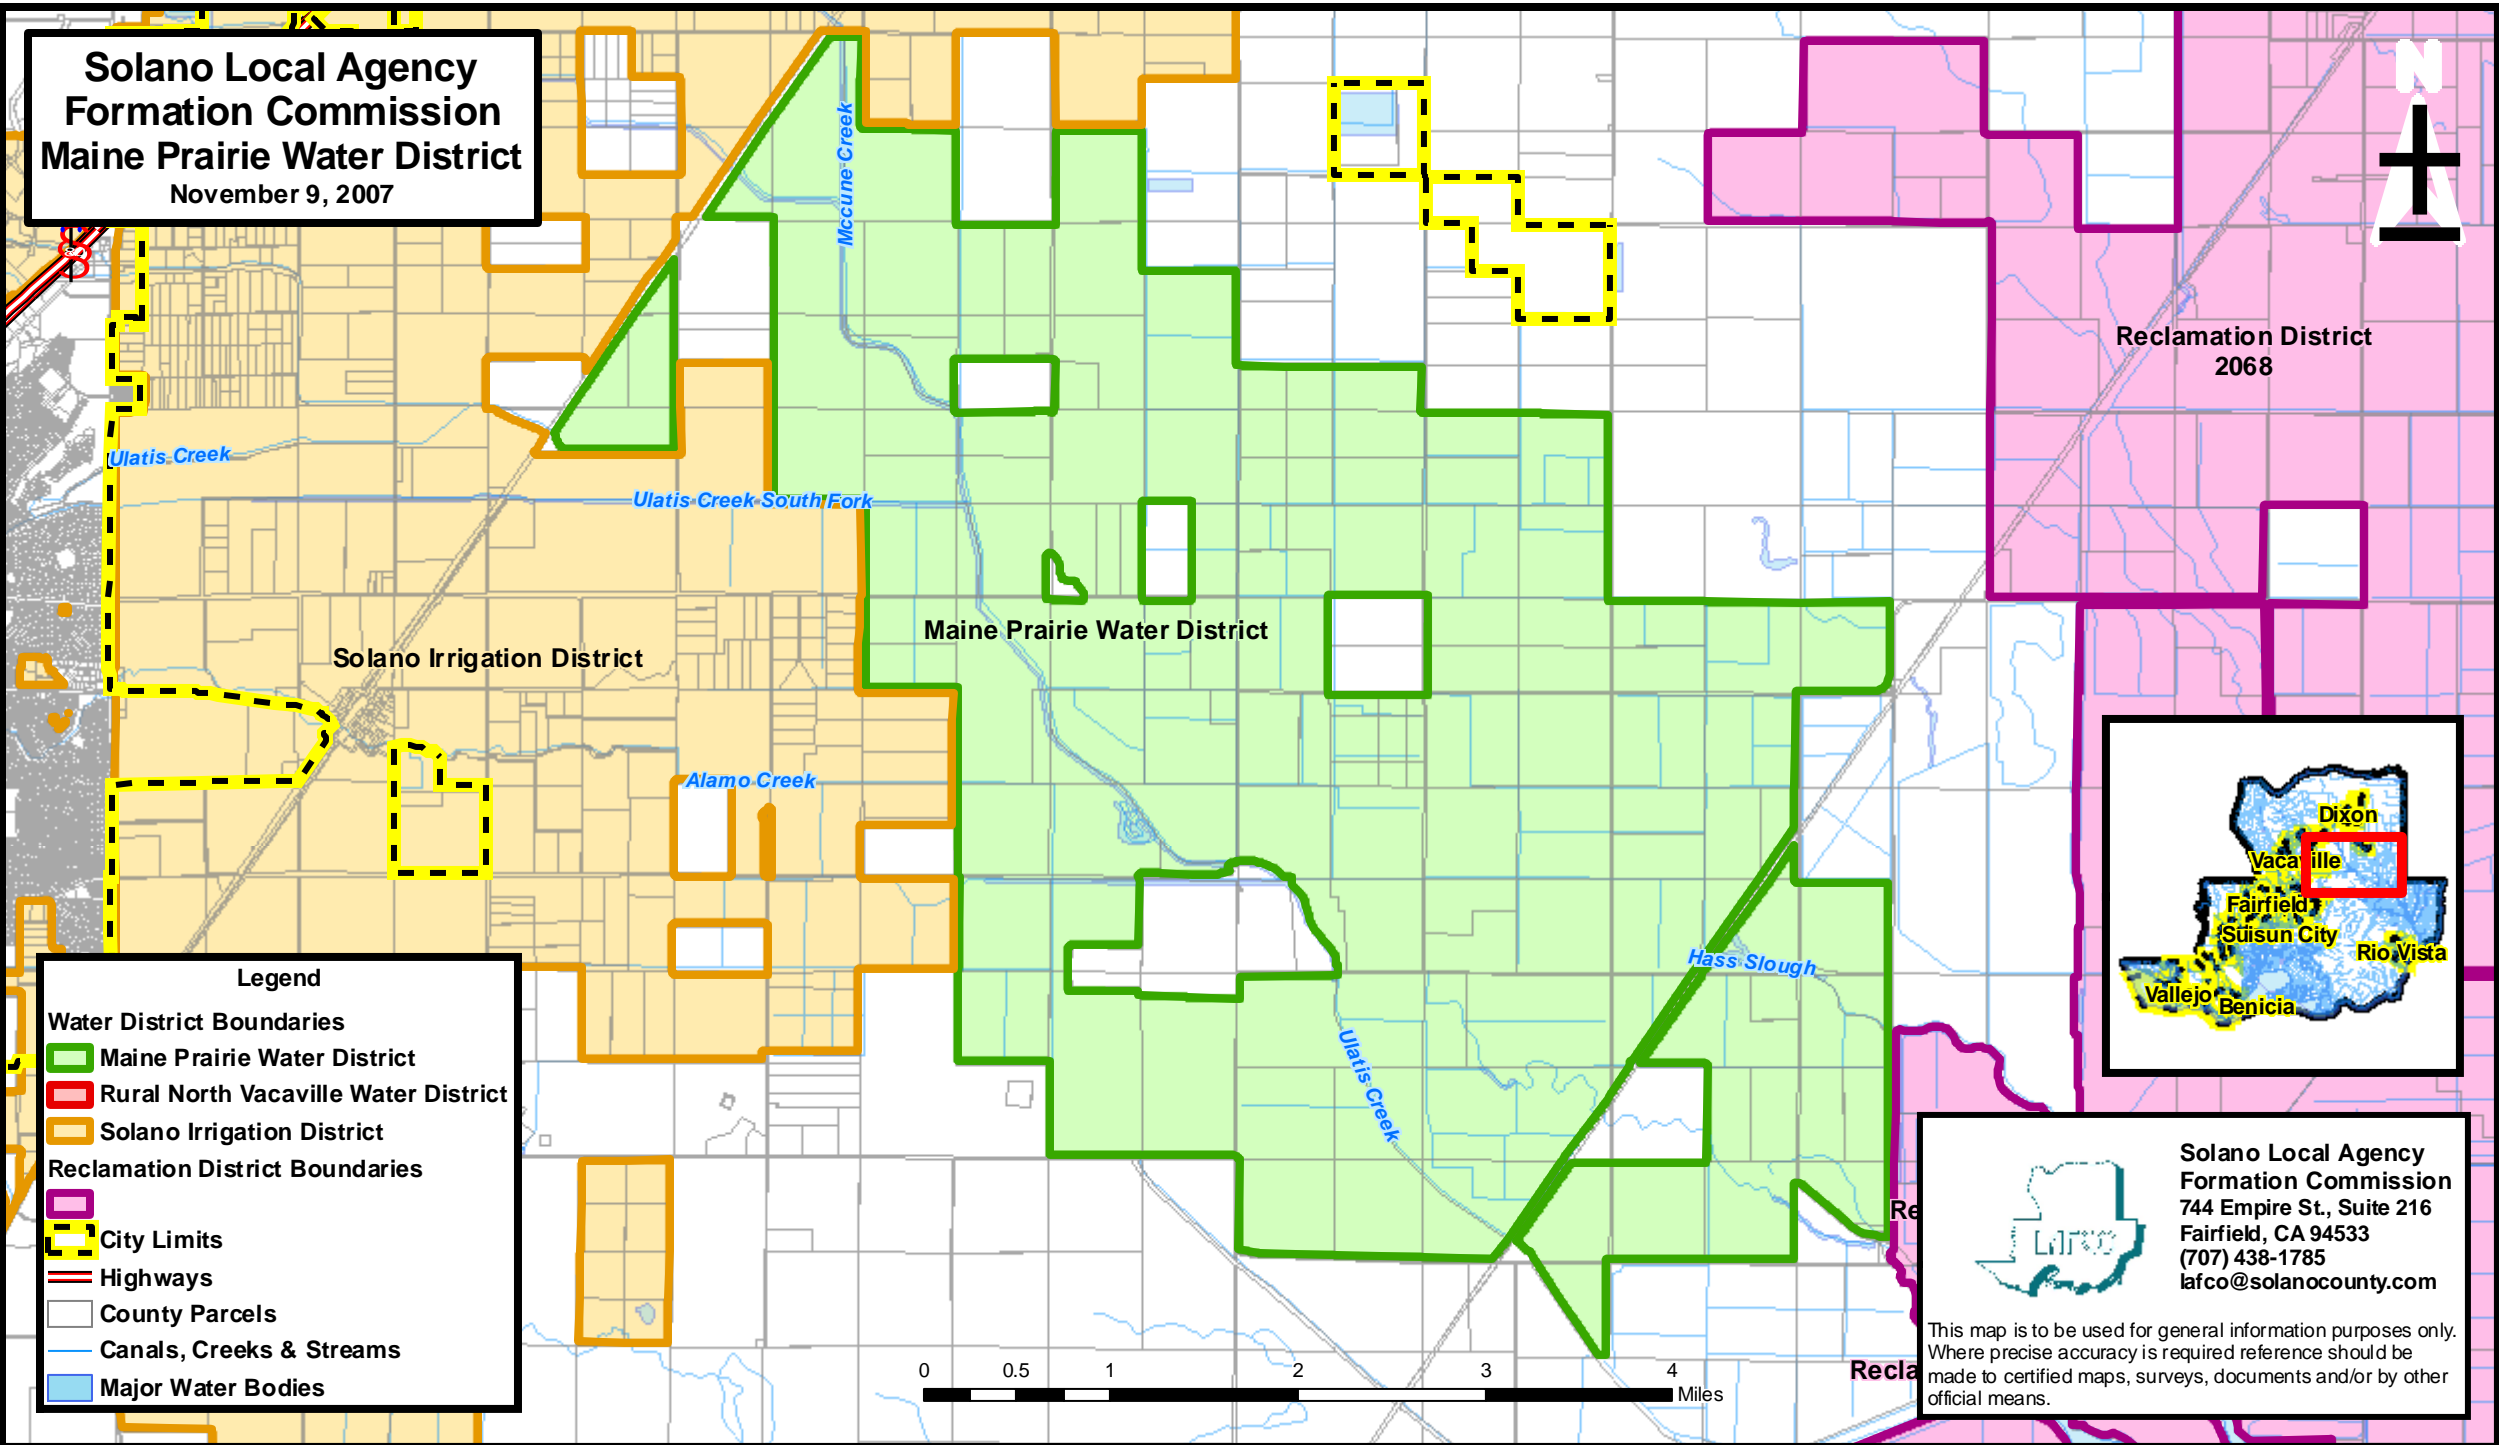

**Solano Local Agency
Formation Commission
Maine Prairie Water District**
November 9, 2007

Legend

Water District Boundaries

- █ Maine Prairie Water District
- █ Rural North Vacaville Water District
- █ Solano Irrigation District

Reclamation District Boundaries

- █ Reclamation District 2068

Other Features

- City Limits
- Highways
- County Parcels
- Canals, Creeks & Streams
- Major Water Bodies

**Solano Local Agency
Formation Commission**
744 Empire St., Suite 216
Fairfield, CA 94533
(707) 438-1785
lafco@solanocounty.com

This map is to be used for general information purposes only. Where precise accuracy is required reference should be made to certified maps, surveys, documents and/or by other official means.