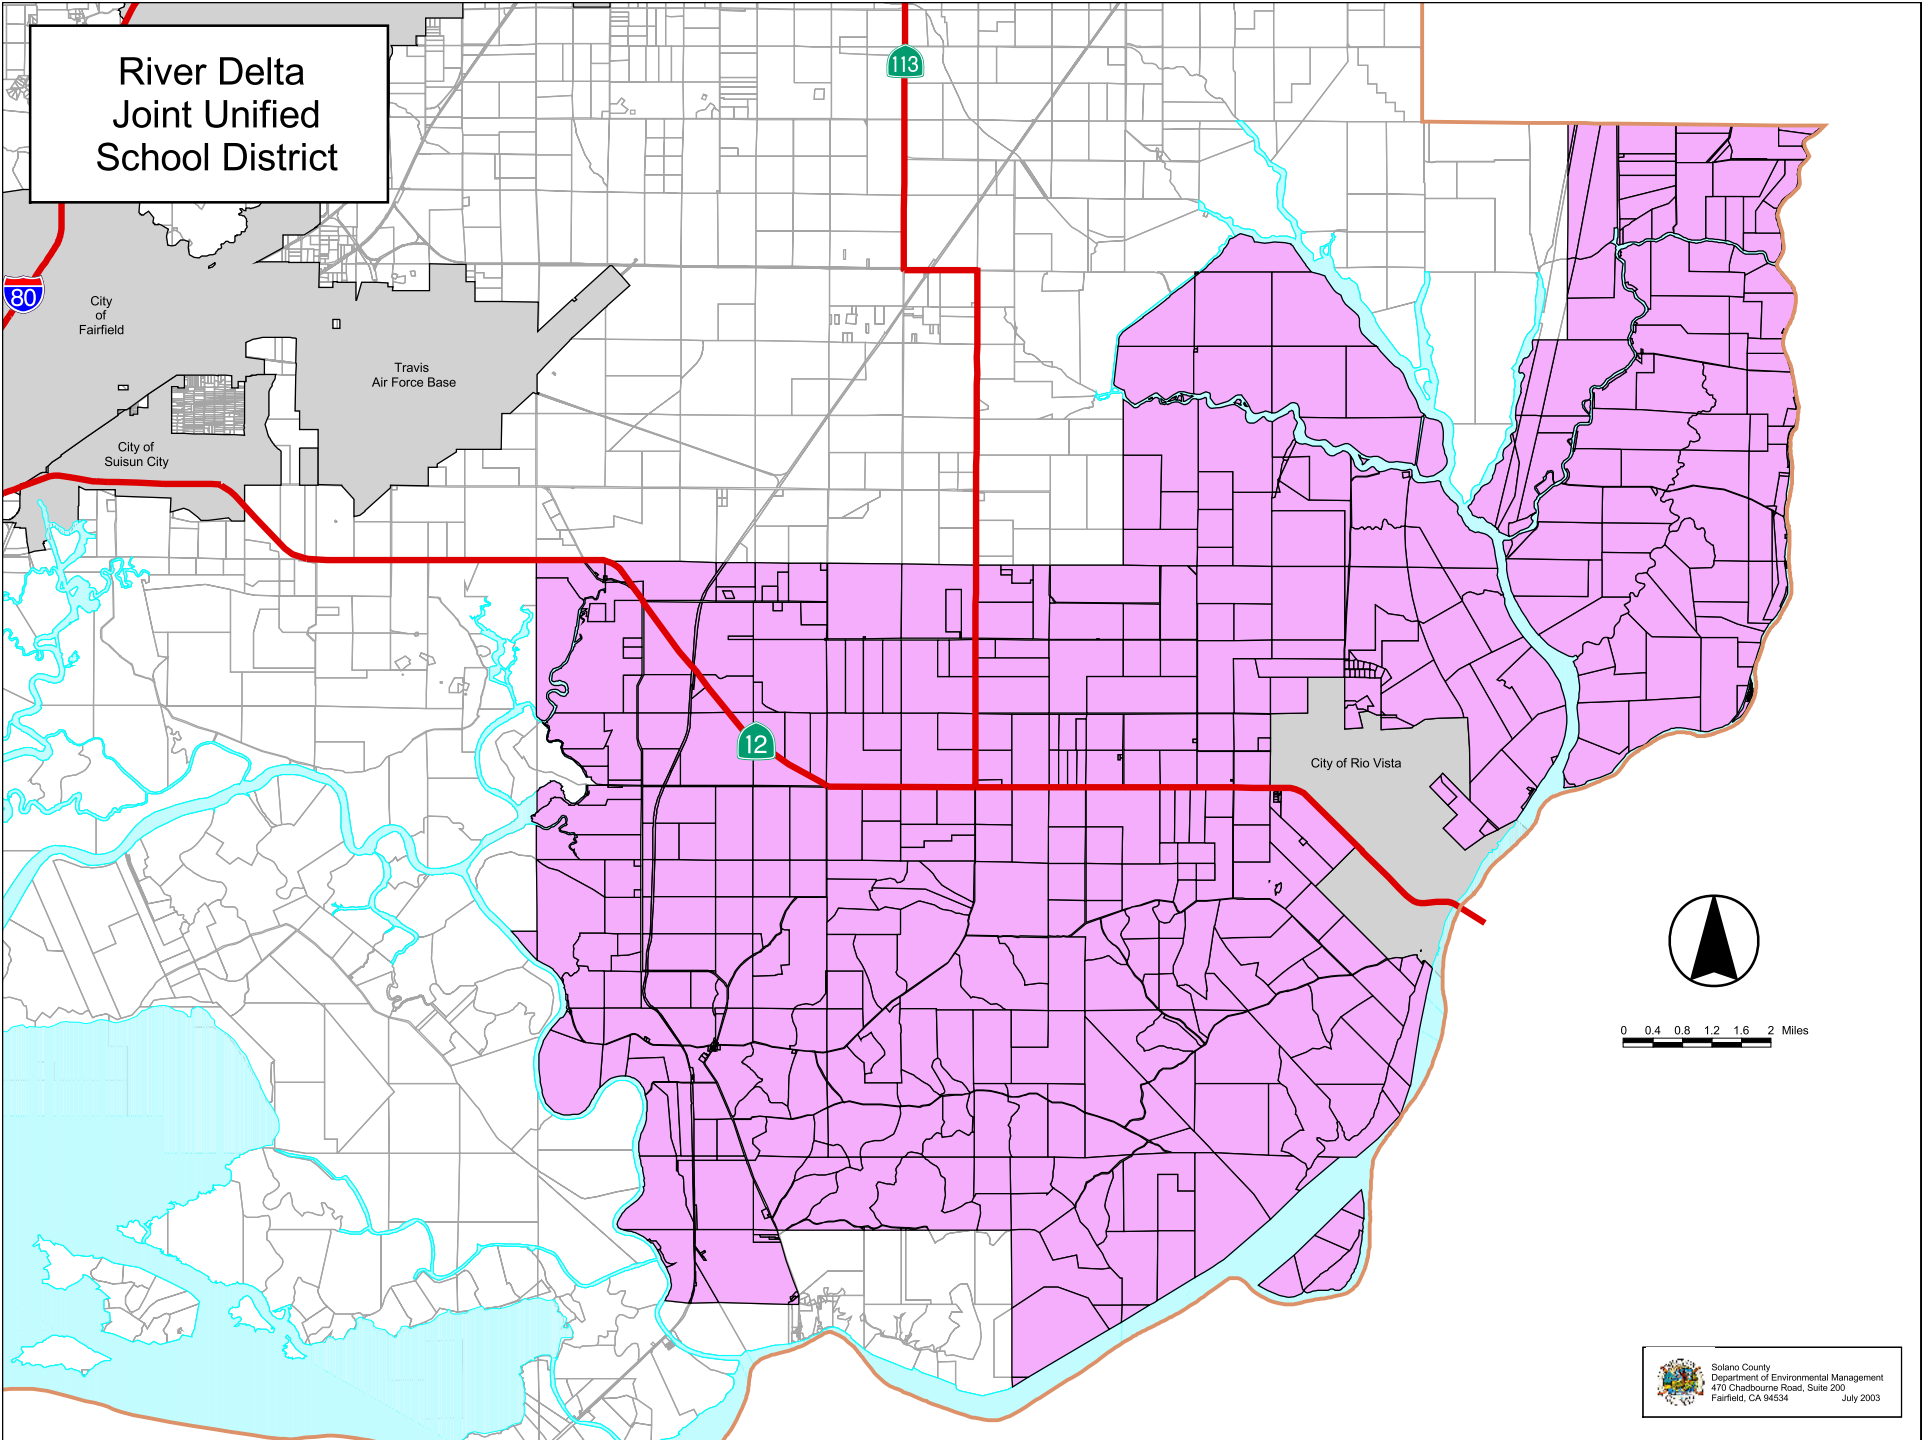

River Delta Joint Unified School District

0 0.4 0.8 1.2 1.6 2 Miles